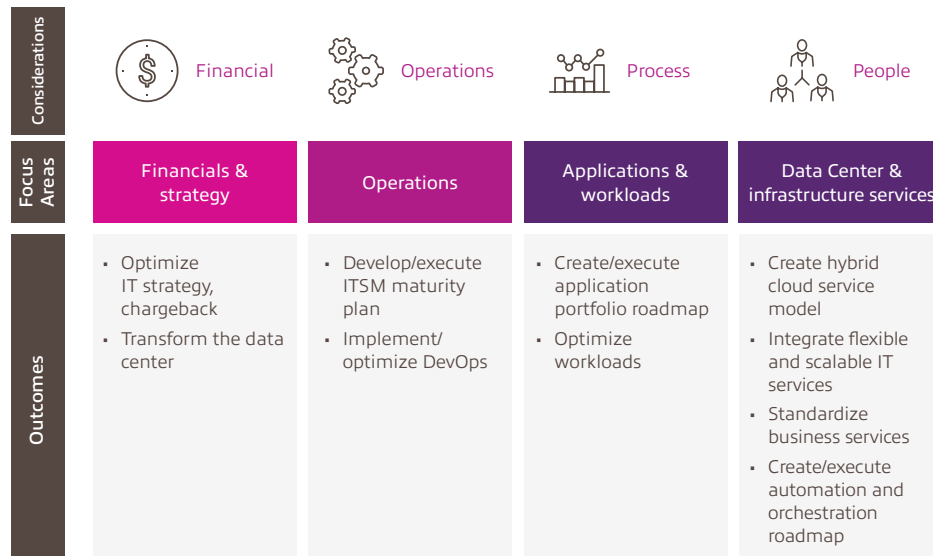

A proven methodology

Why Insight

- + Decades of experience
  Insight has helped organizations transform IT service delivery, operations, and resources to meet business challenges for more than 30 years.
- + Deep expertise
  Our 1,500+ services professionals carry more than 3,000 technical certifications, which include all major cloud, storage, data protection, networking, and security technologies.
- + Strategic partnerships
  We maintain tight alignment with leading technology manufacturers and work closely to continuously improve on products hitting the market.

>1EB of data and
>2M workloads migrated since 2015

>350 data centers moved/consolidated since 2015

~$1B cost savings identified for clients

~1M devices discovered, analyzed, and remediated for cloud readiness

25+ years of data center experience