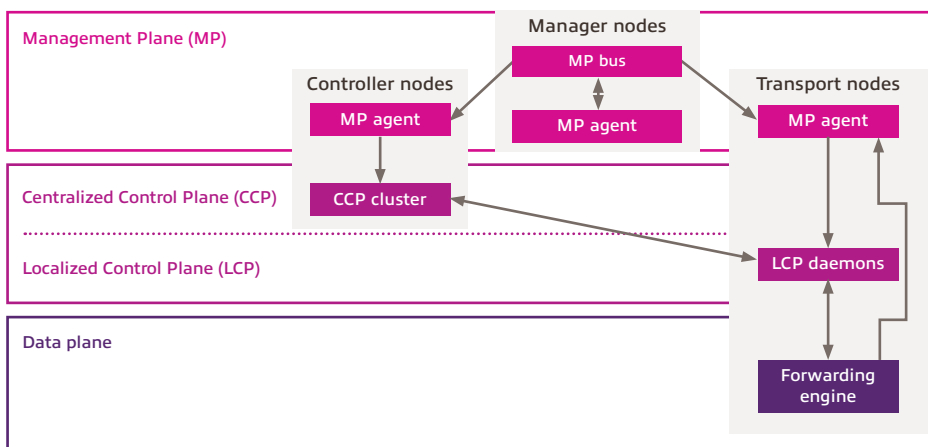

Why Insight

Professional Services for
20+ years

National delivery team

~1,500 projects per year

>1EB of data and
>2M workloads migrated since 2015

~$1.5B cost savings identified for clients

VMware Premier Partner with specializations in Management, Cloud, SDC, Infrastructure Virtualization, and Business Continuity

Getting started is easy.

Visit solutions.insight.com/contact-us to connect with our team.

©2022, Insight Direct USA, Inc. All rights reserved. All other trademarks are the property of their respective owners. MS-PSW-NXT-4.2.04.22

solutions.insight.com | insight.com